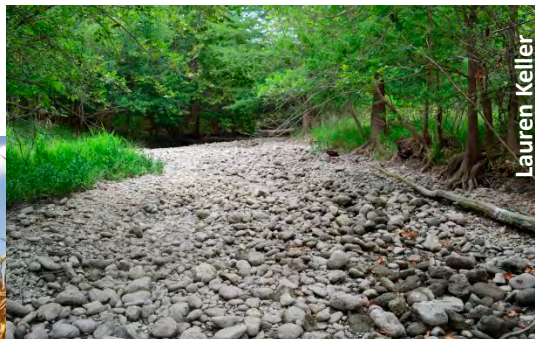

Medina River near LaCoste

Lauren Keller