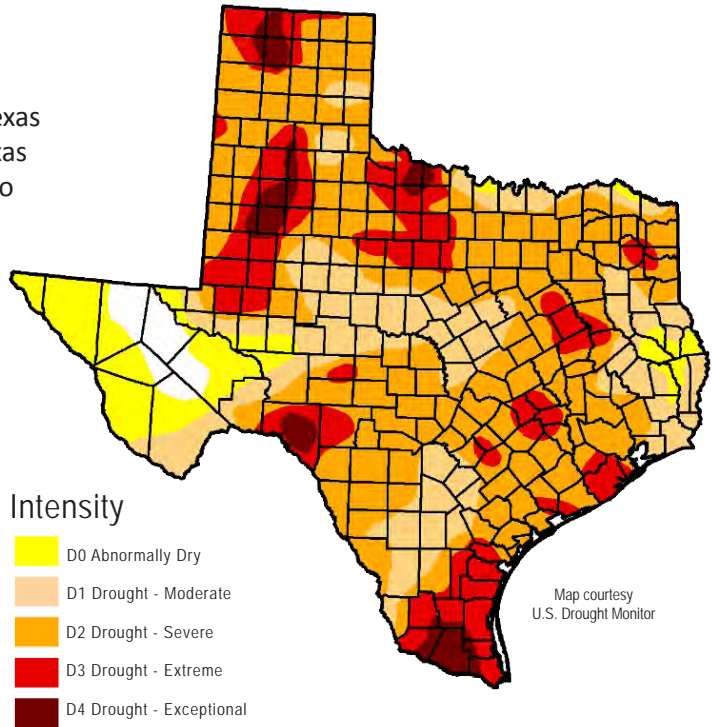

**DROUGHT CONDITIONS**

As drought conditions continue across the state, TWDB has teamed with Texas Parks and Wildlife Department and the Texas Department of Agriculture to launch the “What Does our Texas Drought Look Like?” photo campaign. All Texans are invited to submit photos of the effects of the ongoing drought on their communities. To post photos, visit our Flickr group page or use #txdrought on Twitter and Instagram.

**Drought statistics**

- 97% of state currently in drought
- 98% a week ago
- 97% three months ago
- 89% a year ago

**Reservoir statistics (statewide)**

- Currently 62% full
- 62% a week ago
- 66% three months ago
- 71% a year ago
- Normally 82% at this time