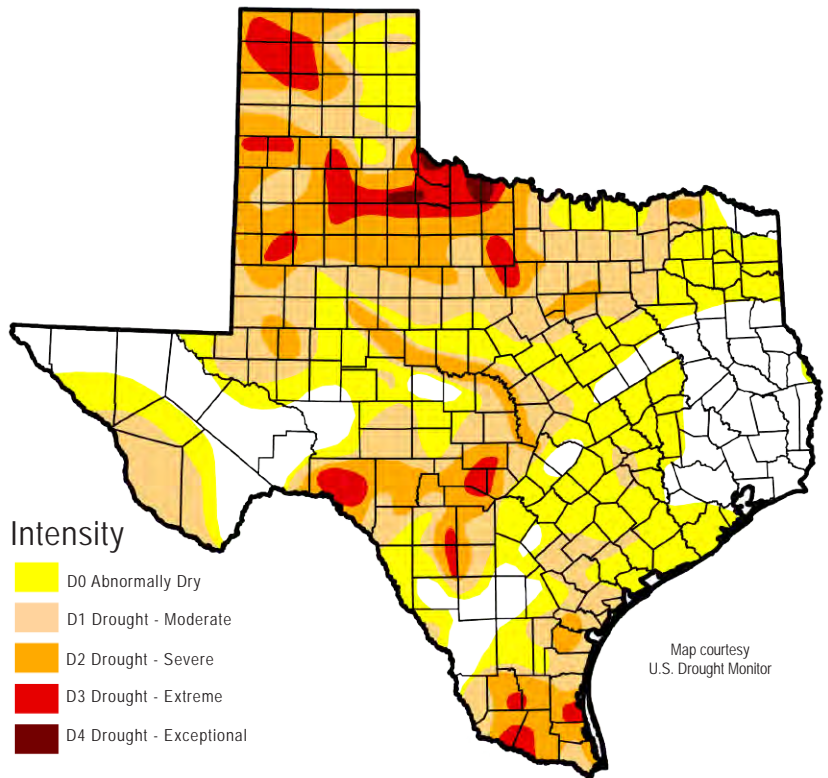

## DROUGHT CONDITIONS

Conditions this week are similar to last week: Improved conditions in East Texas with continuing drought in South and West Texas. As an indication of ongoing drought in its area, the city of Wichita Falls has gone to Stage 4 drought restrictions, banning most outdoor uses of water.

### Current drought statistics

- 80% of state currently in drought
- 80% a week ago
- 97% three months ago
- 89% a year ago

## REGIONAL RESERVOIR STORAGE

This map shows reservoir storage (percent full) as of 11/14/13. It also shows percent change from a week ago.

### Reservoir statistics (statewide)

- Statewide: currently 62% full
- 63% a week ago
- 62% three months ago
- 66% a year ago
- Normally 80% at this time

Get more drought information on TWDB's website and social media accounts!