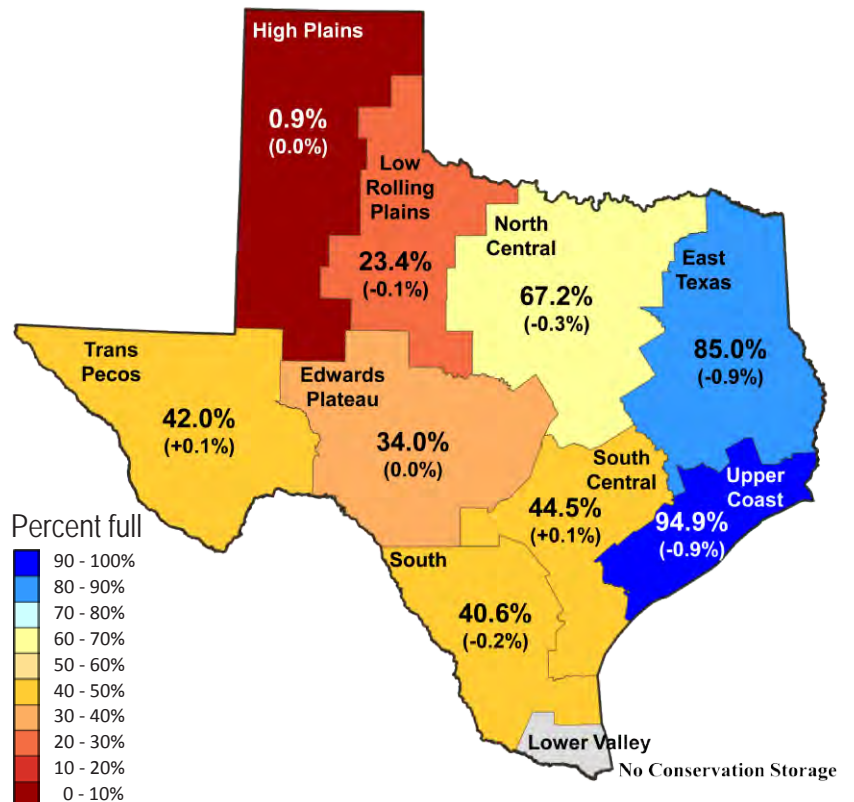

## DROUGHT CONDITIONS

Conditions this week are similar to last week: Improved conditions in East Texas with continuing drought in South and West Texas. As an indication of ongoing drought in its area, the city of Wichita Falls has gone to Stage 4 drought restrictions, banning most outdoor uses of water.

### Current drought statistics

- 80% of state currently in drought
- 80% a week ago
- 97% three months ago
- 89% a year ago

## REGIONAL RESERVOIR STORAGE

This map shows reservoir storage (percent full) as of 11/14/13. It also shows percent change from a week ago.

### Reservoir statistics (statewide)

- Statewide: currently 62% full
- 63% a week ago
- 62% three months ago
- 66% a year ago
- Normally 80% at this time

Get more drought information on TWDB's website and social media accounts!