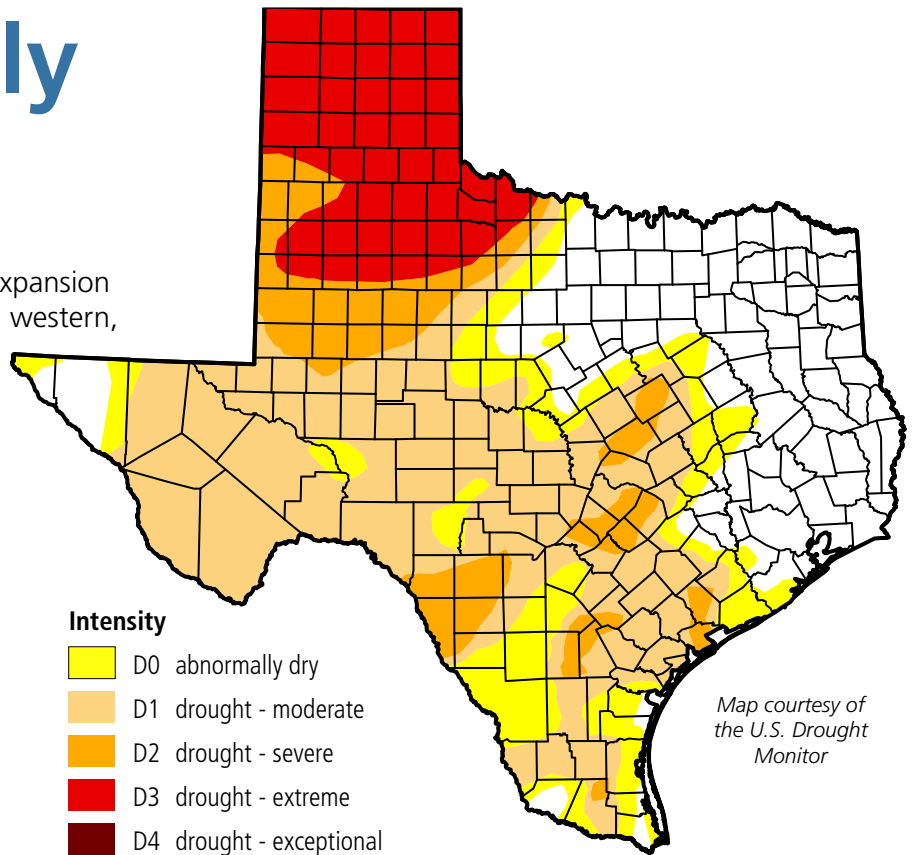

# Water Weekly

For the week of 03/26/18

## Water conditions

Last week's drought map shows continued expansion and intensification of drought across central, western, and southern Texas. The area impacted by drought jumped seven percentage points from the previous week and is now 61 percent of the state.

## Drought conditions

- ◆ 61% now
- ◆ 54% a week ago
- ◆ 37% three months ago
- ◆ 9% a year ago

Written by **Dr. Mark Wentzel** — Dr. Mark Wentzel is a hydrologist in the TWDB's Office of Water Science and Conservation.