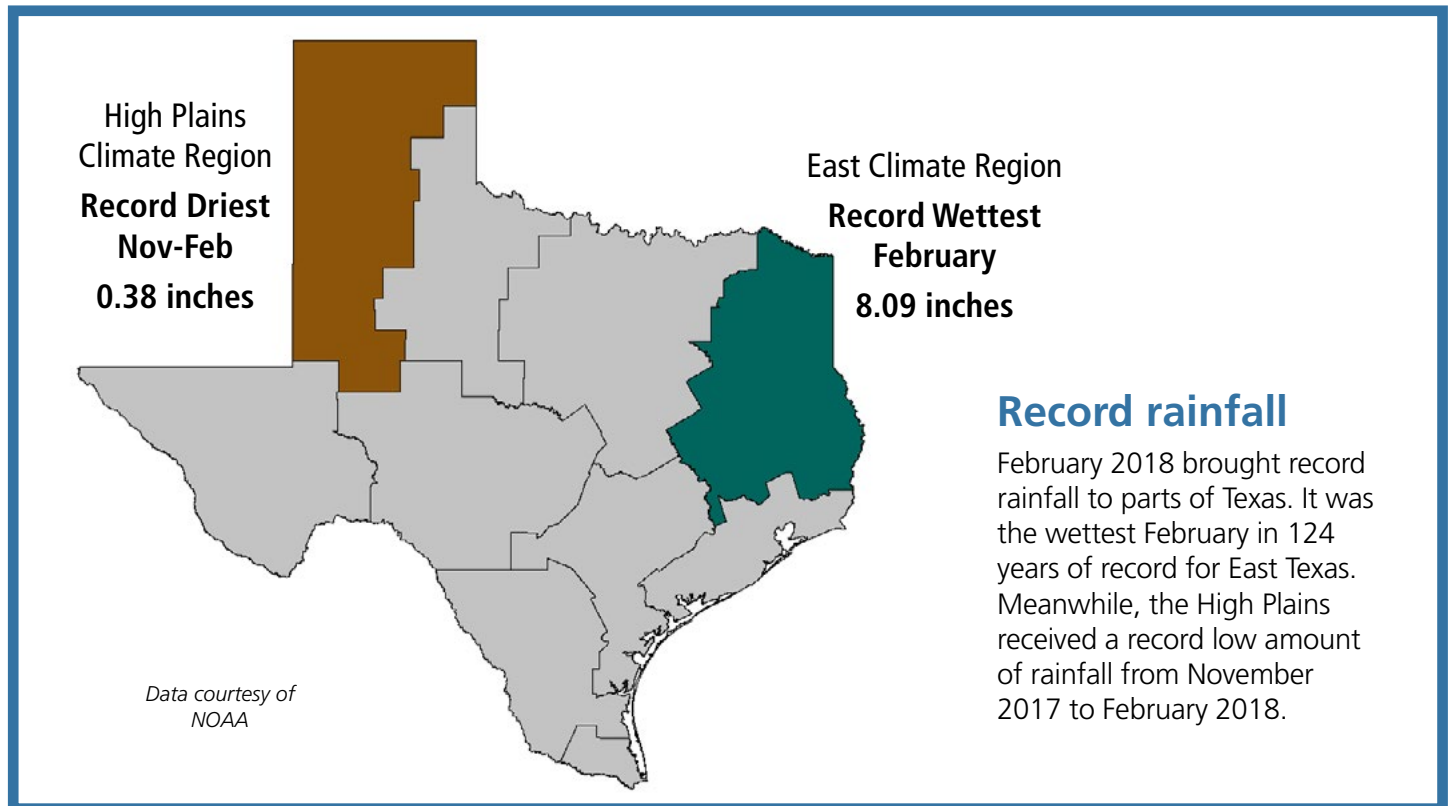

Water Weekly

For the week of 03/26/18

Water conditions

Last week's drought map shows continued expansion and intensification of drought across central, western, and southern Texas. The area impacted by drought jumped seven percentage points from the previous week and is now 61 percent of the state.

Drought conditions

- 61% now
- 54% a week ago
- 37% three months ago
- 9% a year ago

Written by **Dr. Mark Wentzel** — Dr. Mark Wentzel is a hydrologist in the TWDB's Office of Water Science and Conservation.

Tulsi Oberbeck, Governmental Relations | tulsi.oberbeck@twdb.texas.gov | 512-463-4864
Kimberly Leggett, Media Relations | kimberly.leggett@twdb.texas.gov | 512-463-5129