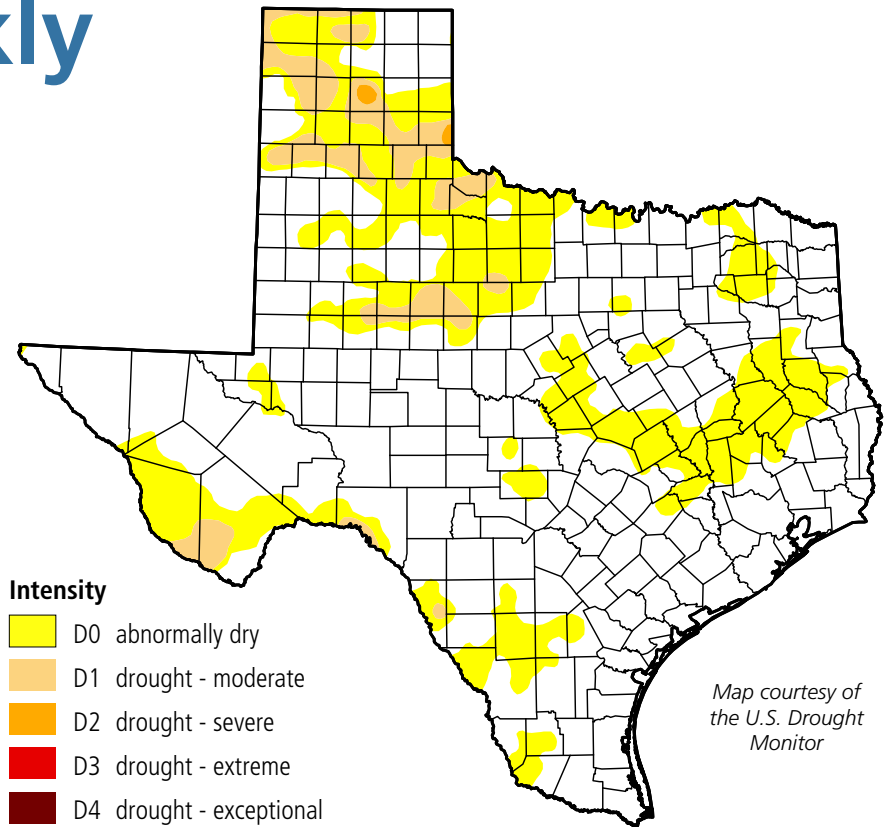

Water Weekly

For the week of 09/27/21

Water conditions

The most recent drought map for conditions as of September 21 shows continued expansion and intensification of drought across the state. Two pockets of severe drought have popped up in Carson and Collingsworth counties, which are the first areas of severe drought in the state in 10 weeks.

Drought conditions

- ◆ 6% now
- ◆ 3% a week ago
- ◆ 13% three months ago
- ◆ 32% a year ago

Written by **Dr. Mark Wentzel** — Dr. Mark Wentzel is a hydrologist in the TWDB's Office of Water Science and Conservation.