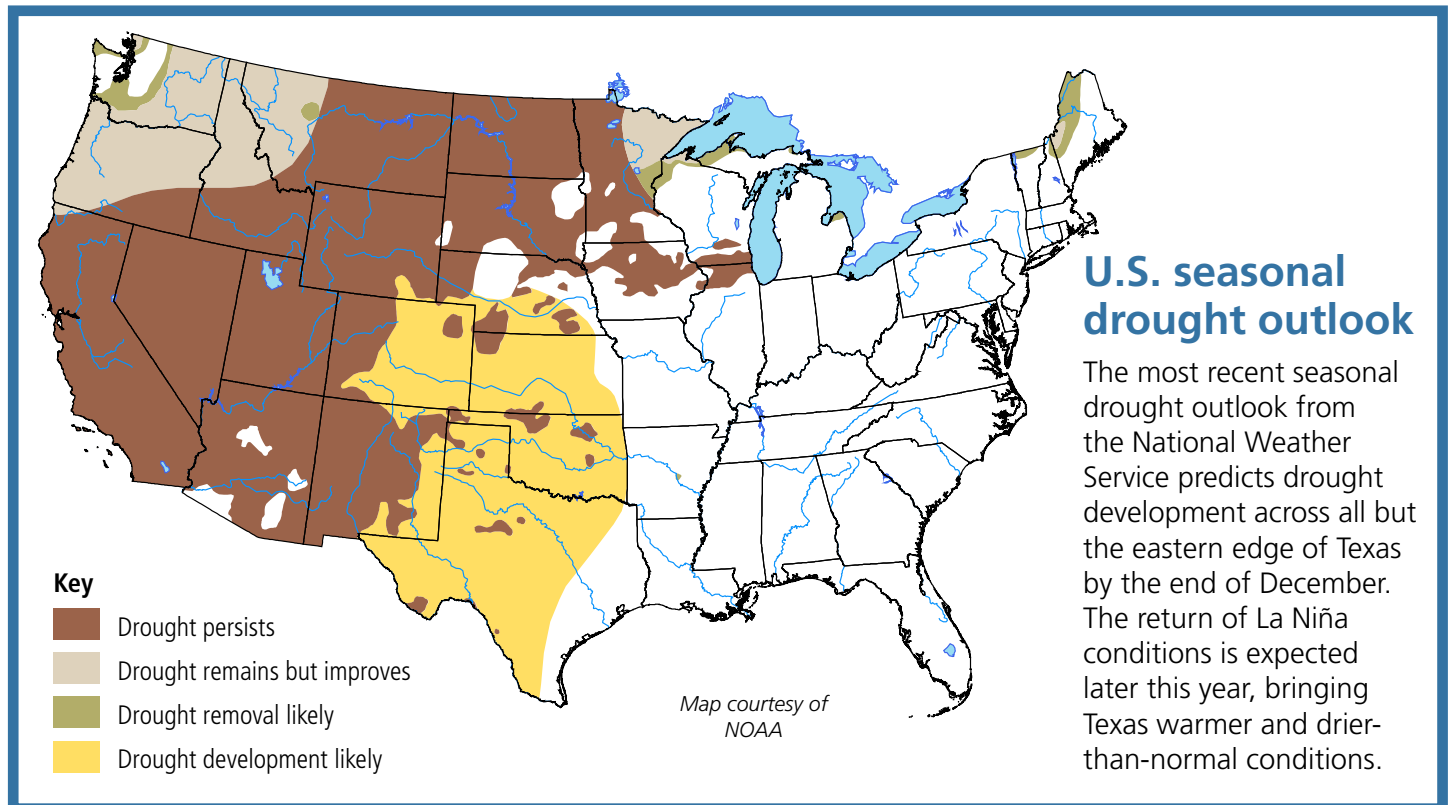

Water Weekly

For the week of 09/27/21

Water conditions

The most recent drought map for conditions as of September 21 shows continued expansion and intensification of drought across the state. Two pockets of severe drought have popped up in Carson and Collingsworth counties, which are the first areas of severe drought in the state in 10 weeks.

Drought conditions

- ◆ 6% now
- ◆ 3% a week ago
- ◆ 13% three months ago
- ◆ 32% a year ago

Written by **Dr. Mark Wentzel** — Dr. Mark Wentzel is a hydrologist in the TWDB's Office of Water Science and Conservation.