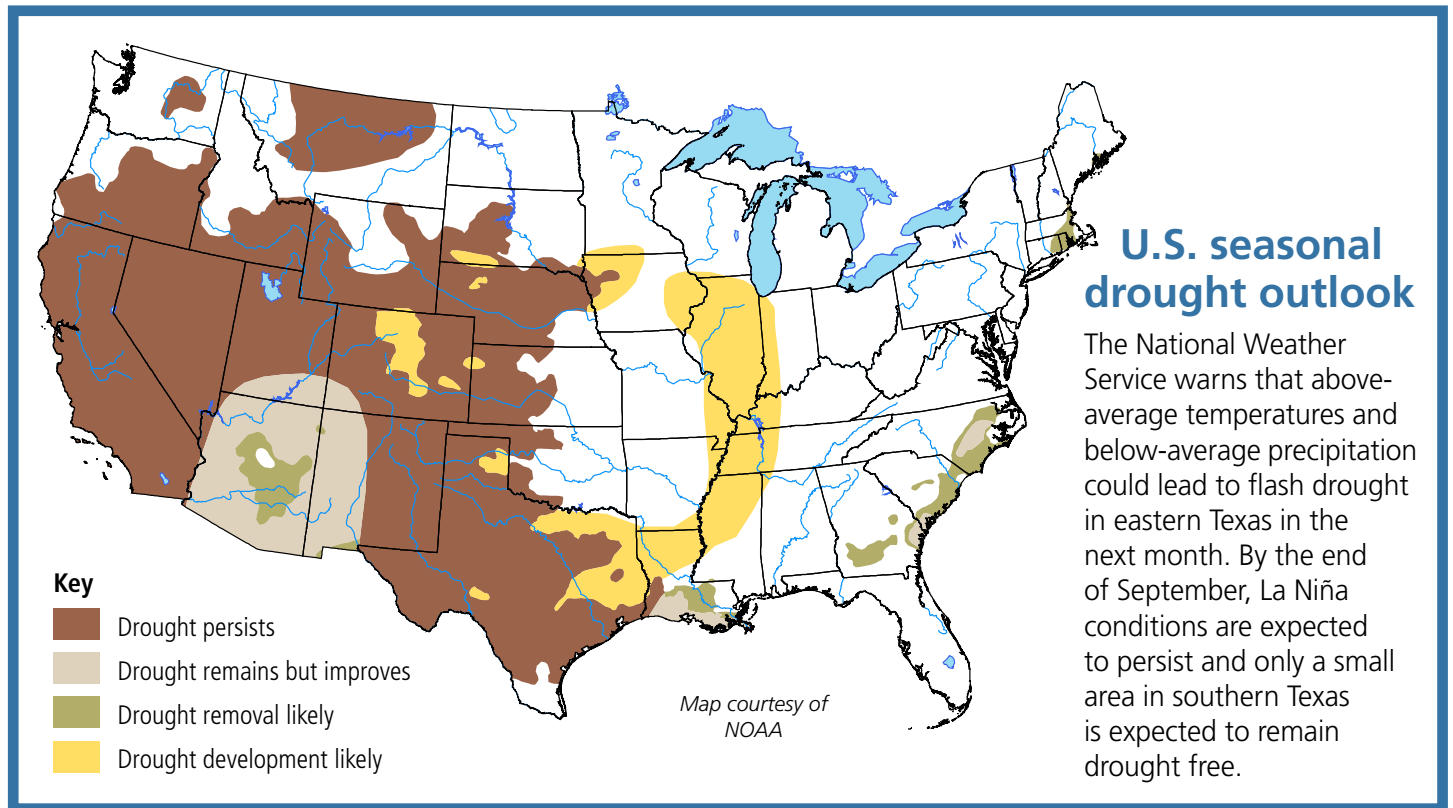

Water Weekly

For the week of 06/20/22

Water conditions

The latest drought map for conditions as of June 14 shows expansion and intensification of drought. This is the first time drought has expanded in consecutive weeks since mid-March when 91 percent of the state was impacted after four consecutive weeks of drought.

Drought conditions

- ◆ 80% now
- ◆ 79% a week ago
- ◆ 91% three months ago
- ◆ 12% a year ago

Written by **Dr. Mark Wentzel** — Dr. Mark Wentzel is a hydrologist in the TWDB's Office of Water Science and Conservation.