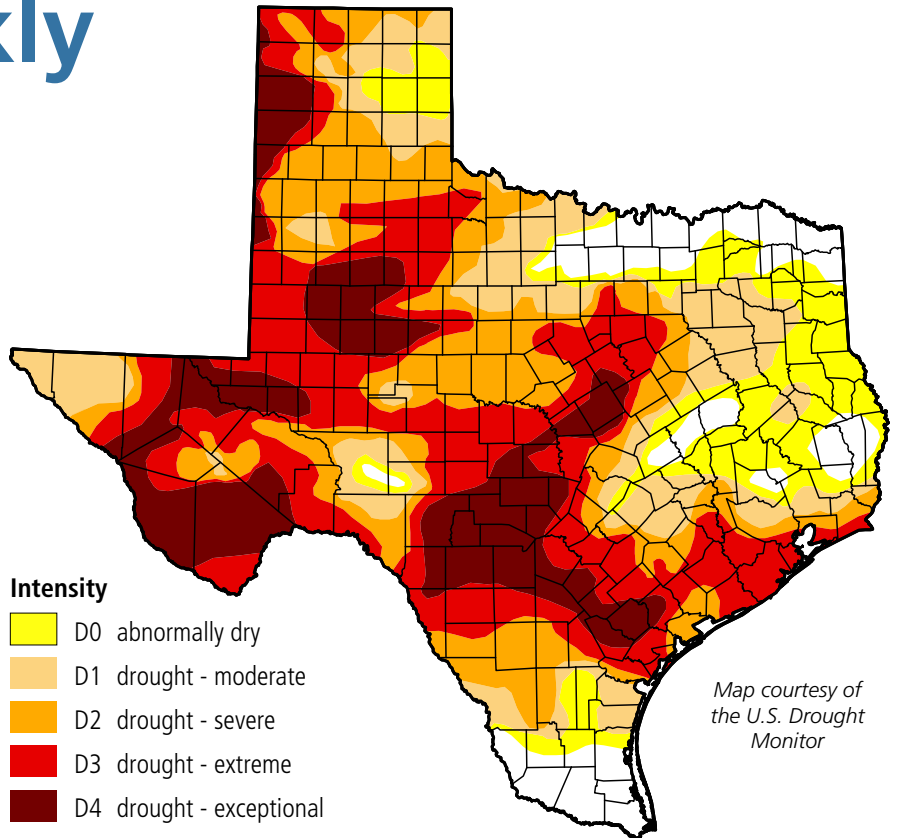

Water Weekly

For the week of 06/20/22

Water conditions

The latest drought map for conditions as of June 14 shows expansion and intensification of drought. This is the first time drought has expanded in consecutive weeks since mid-March when 91 percent of the state was impacted after four consecutive weeks of drought.

Drought conditions

- ◆ 80% now
- ◆ 79% a week ago
- ◆ 91% three months ago
- ◆ 12% a year ago

Written by **Dr. Mark Wentzel** — Dr. Mark Wentzel is a hydrologist in the TWDB's Office of Water Science and Conservation.