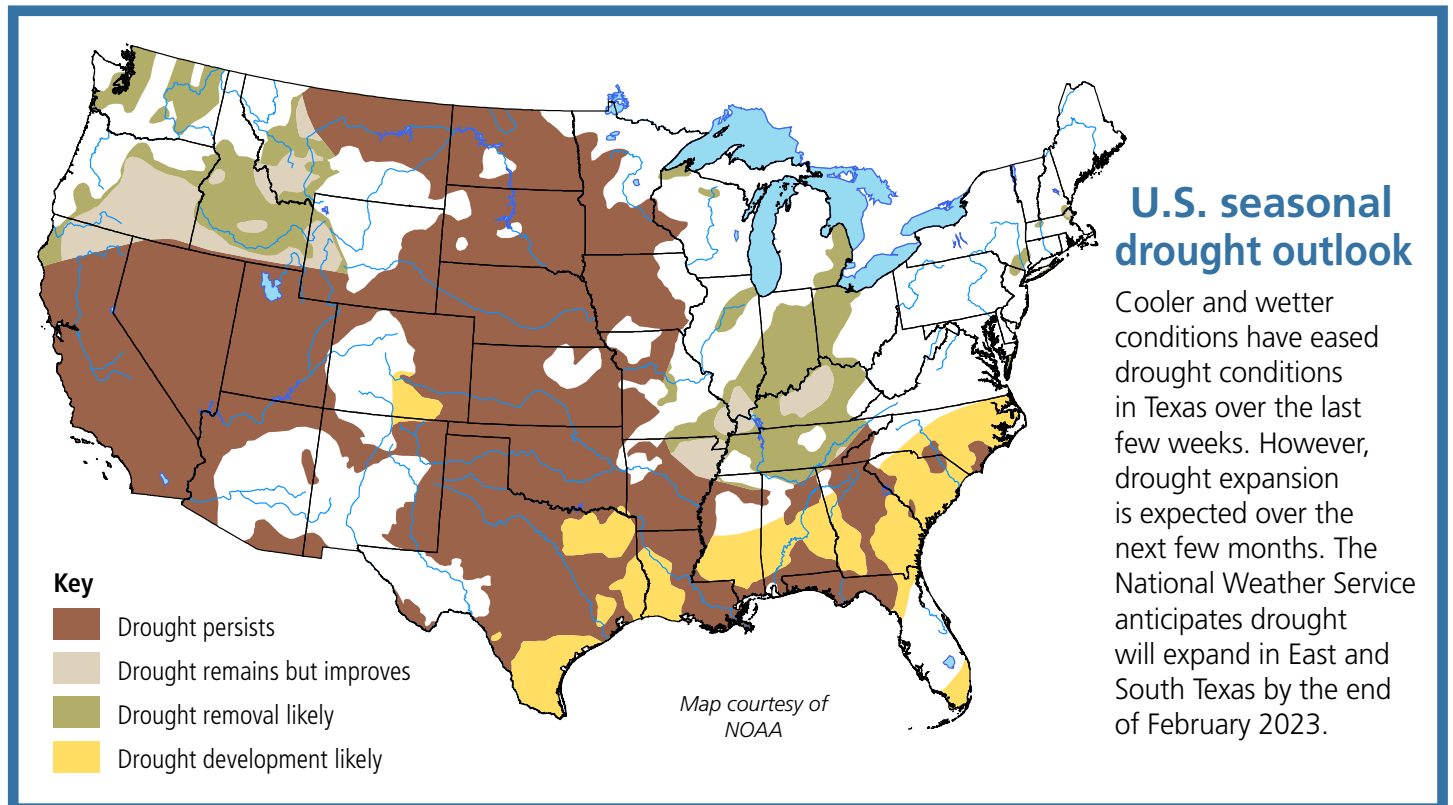

Water Weekly

For the week of 11/21/22

Water conditions

The latest drought monitor map, for conditions as of November 15, shows a decrease in the area of the state impacted by drought for the third consecutive week. Conditions continue to improve in East Texas, but drought is intensifying in parts of Central Texas.

Drought conditions

- ◆ 64% now
- ◆ 65% a week ago
- ◆ 93% three months ago
- ◆ 36% a year ago

Written by **Dr. Mark Wentzel** — Dr. Mark Wentzel is a hydrologist in the TWDB's Office of Water Science and Conservation.