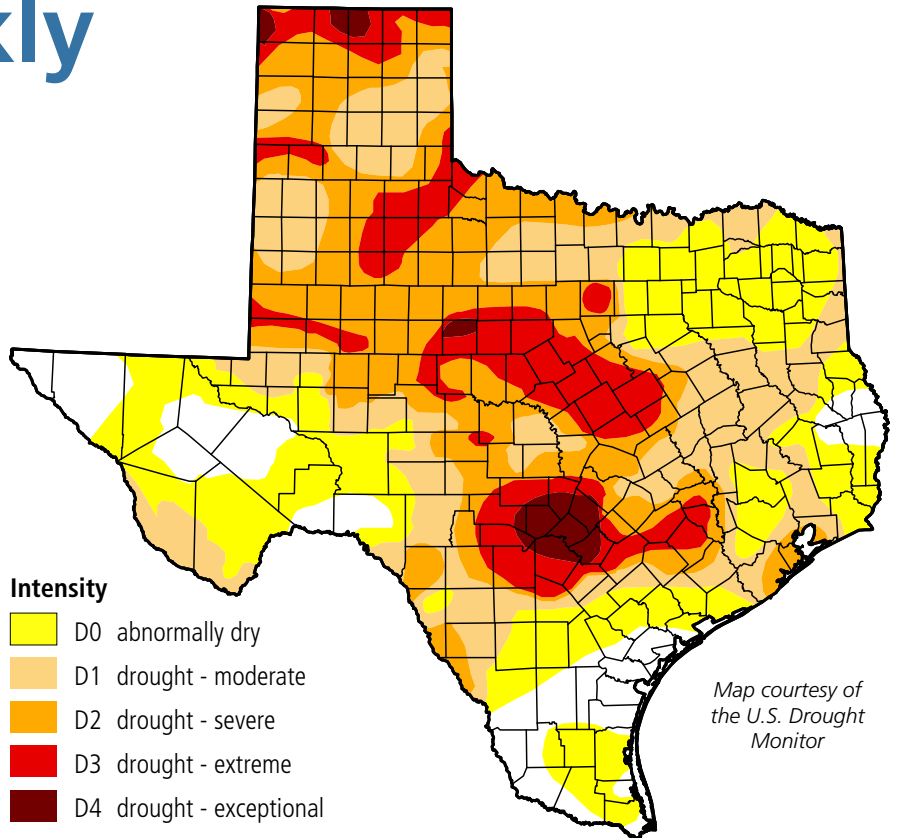

Water Weekly

For the week of 11/21/22

Water conditions

The latest drought monitor map, for conditions as of November 15, shows a decrease in the area of the state impacted by drought for the third consecutive week. Conditions continue to improve in East Texas, but drought is intensifying in parts of Central Texas.

Drought conditions

- ◆ 64% now
- ◆ 65% a week ago
- ◆ 93% three months ago
- ◆ 36% a year ago

Written by **Dr. Mark Wentzel** — Dr. Mark Wentzel is a hydrologist in the TWDB's Office of Water Science and Conservation.