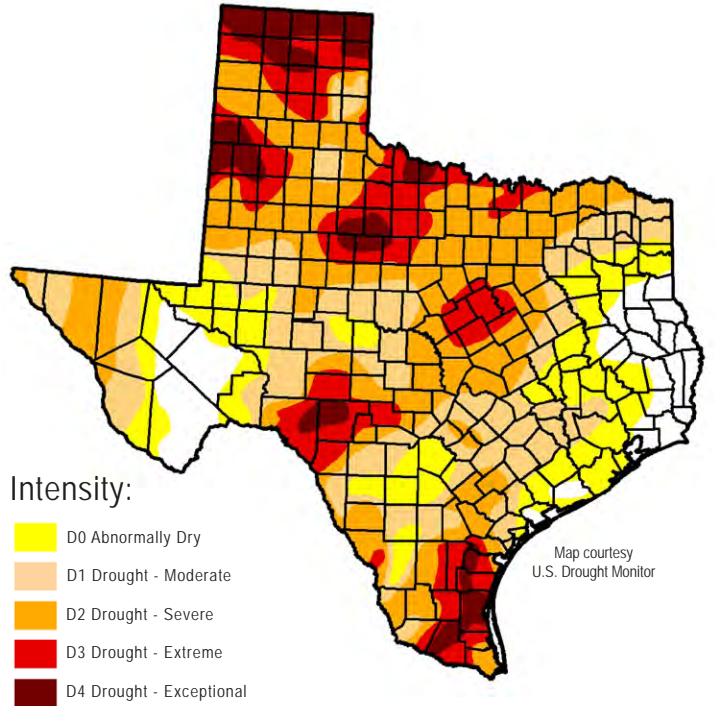

DROUGHT CONDITIONS

Drought status

Those two weeks of improvement felt good, but we're back into a worsening of conditions, however slightly. Statewide reservoir storage is down about 64,000 acre-feet over the past week with declines in eight out of nine climatic regions.

Drought statistics

- 91% of state currently in drought
- 91% a week ago
- 86% three months ago
- 99% a year ago

Reservoir statistics

- Statewide: currently 67% full
- 67% a week ago
- 67% three months ago
- 66% a year ago
- Normally 81% at this time

Groundwater levels declined in most of the major aquifers over December, unusual for this time of year when we usually see seasonal rebounds.

Get more drought information on TWDB's website and social media accounts!