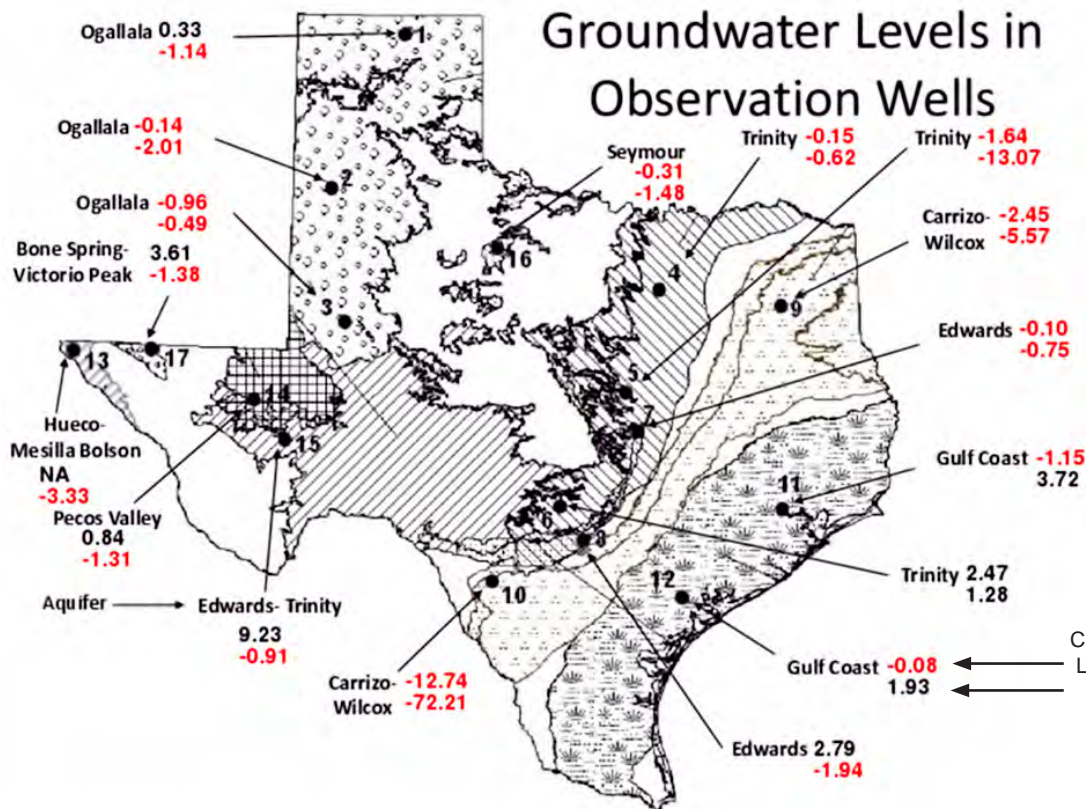

DROUGHT CONDITIONS

Drought status

Those two weeks of improvement felt good, but we're back into a worsening of conditions, however slightly. Statewide reservoir storage is down about 64,000 acre-feet over the past week with declines in eight out of nine climatic regions.

Drought statistics

- 91% of state currently in drought
- 91% a week ago
- 86% three months ago
- 99% a year ago

Reservoir statistics

- Statewide: currently 67% full
- 67% a week ago
- 67% three months ago
- 66% a year ago
- Normally 81% at this time

Groundwater levels declined in most of the major aquifers over December, unusual for this time of year when we usually see seasonal rebounds.

Get more drought information on TWDB's website and social media accounts!