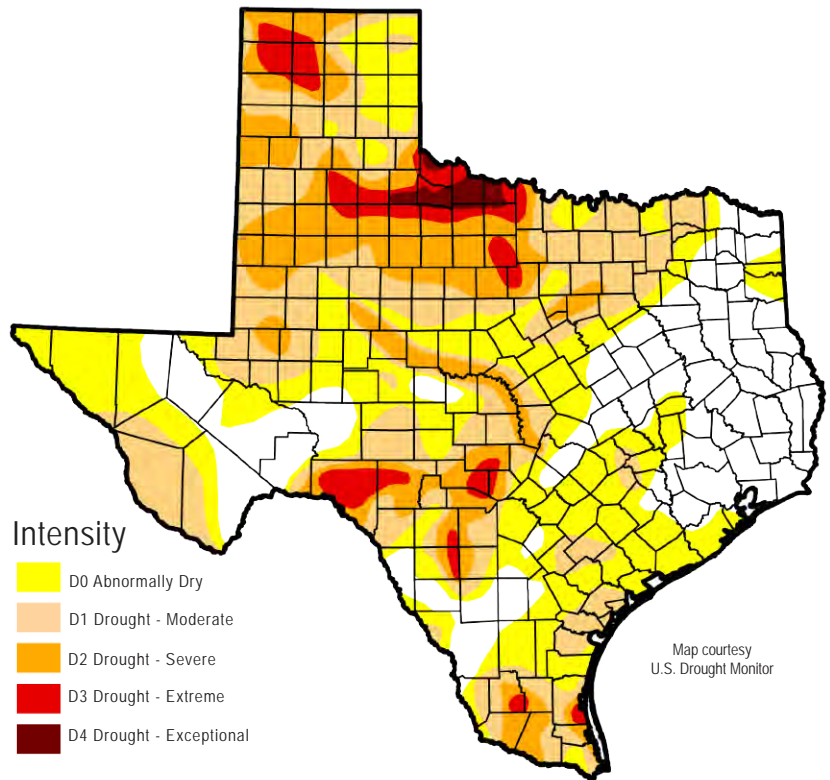

DROUGHT CONDITIONS

Drought does not stop for turkey dinner, but we do have some stuff(ing) to be thankful for. Most of the state showed improvements, with an additional five percent of the state completely out of drought. Unfortunately, the Wichita Falls area continues to suffer, and we are still more than 15 percentage points lower than normal for this time of year.

Current drought statistics

- 47% of state currently in moderate to exceptional drought
- 51% a week ago
- 88% three months ago
- 81% a year ago

STATEWIDE RESERVOIR STORAGE LEVELS

Monitored water supply reservoirs

- Currently 63% full
- 63% a week ago
- 60% three months ago
- 65% a year ago
- Normally 80% full this time of year

Get more drought information on TWDB's website and social media accounts!