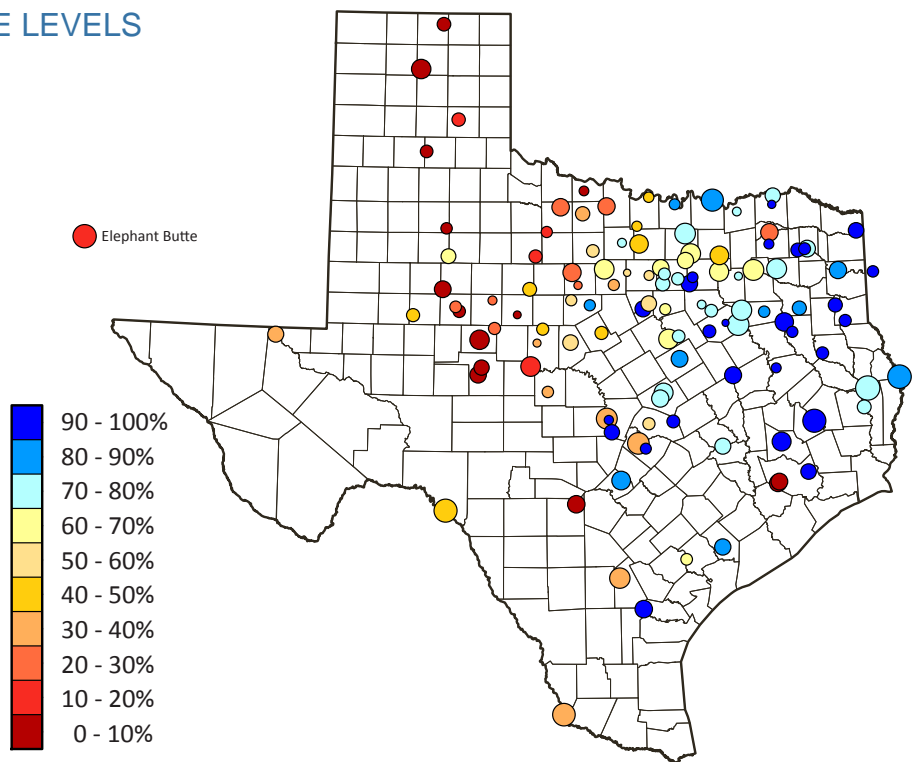

DROUGHT CONDITIONS

Drought does not stop for turkey dinner, but we do have some stuff(ing) to be thankful for. Most of the state showed improvements, with an additional five percent of the state completely out of drought. Unfortunately, the Wichita Falls area continues to suffer, and we are still more than 15 percentage points lower than normal for this time of year.

Current drought statistics

- 47% of state currently in moderate to exceptional drought
- 51% a week ago
- 88% three months ago
- 81% a year ago

STATEWIDE RESERVOIR STORAGE LEVELS

Monitored water supply reservoirs

- Currently 63% full
- 63% a week ago
- 60% three months ago
- 65% a year ago
- Normally 80% full this time of year

Get more drought information on TWDB's website and social media accounts!