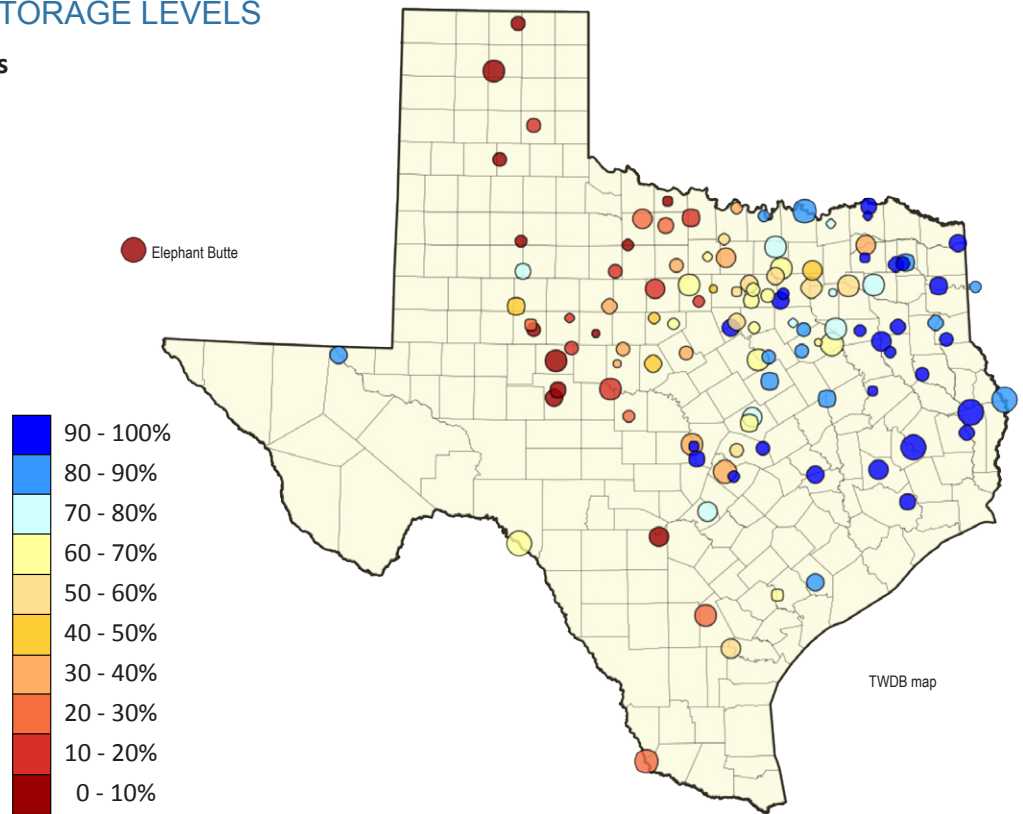

DROUGHT CONDITIONS

Drought and reservoir storage conditions continue to remain relatively unchanged from last week: 49 percent of the state is in drought, with reservoirs about 63 percent full. Total conservation storage is about 3 percentage points more than last year but more than 15 percentage points less than normal for this time of year.

Drought statistics

- 49% of state currently in moderate to exceptional drought
- 48% a week ago
- 58% three months ago
- 62% a year ago

STATEWIDE RESERVOIR STORAGE LEVELS

Monitored water supply reservoirs

- Currently 63% full
- 63% a week ago
- 67% three months ago
- 60% a year ago
- Normally 79% at this time

Get more drought information on TWDB's website and social media accounts!

www.twdb.texas.gov

www.facebook.com/twdbboard