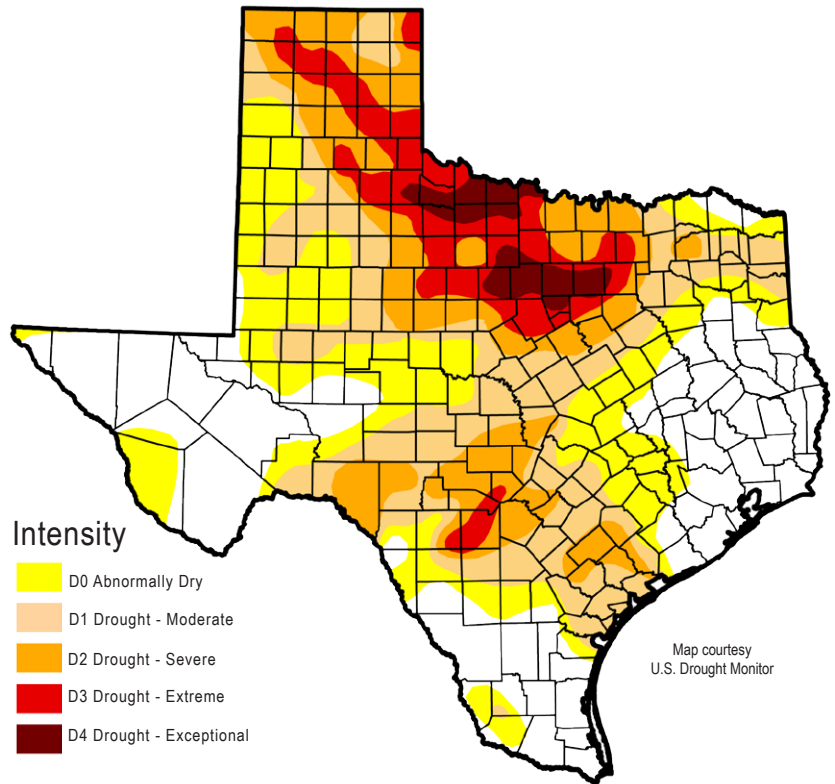

DROUGHT CONDITIONS

Drought and reservoir storage conditions continue to remain relatively unchanged from last week: 49 percent of the state is in drought, with reservoirs about 63 percent full. Total conservation storage is about 3 percentage points more than last year but more than 15 percentage points less than normal for this time of year.

Drought statistics

- 49% of state currently in moderate to exceptional drought
- 48% a week ago
- 58% three months ago
- 62% a year ago

STATEWIDE RESERVOIR STORAGE LEVELS

Monitored water supply reservoirs

- Currently 63% full
- 63% a week ago
- 67% three months ago
- 60% a year ago
- Normally 79% at this time

Get more drought information on TWDB's website and social media accounts!

www.twdb.texas.gov

www.facebook.com/twdbboard