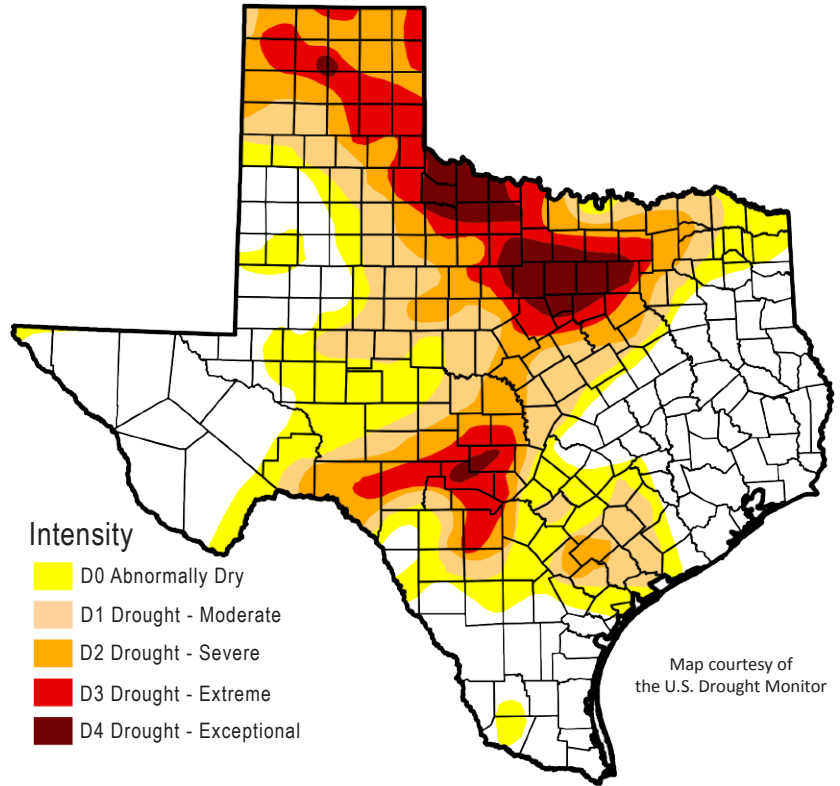

DROUGHT CONDITIONS

Another week of sunny weather for most of the state has led to an uptick of four percentage points in drought conditions with drought developing across Central and West Central Texas. The consolidation of drought conditions across Texas and the southwestern United States is an unfortunate development that we will continue to monitor.

Drought statistics

- 43% of state currently in moderate to exceptional drought
- 39% a week ago
- 44% three months ago
- 58% a year ago

U.S. SEASONAL DROUGHT OUTLOOK

The seasonal drought outlook map shows continuing drought conditions through May with the hope of some improvement north of Dallas and Fort Worth.