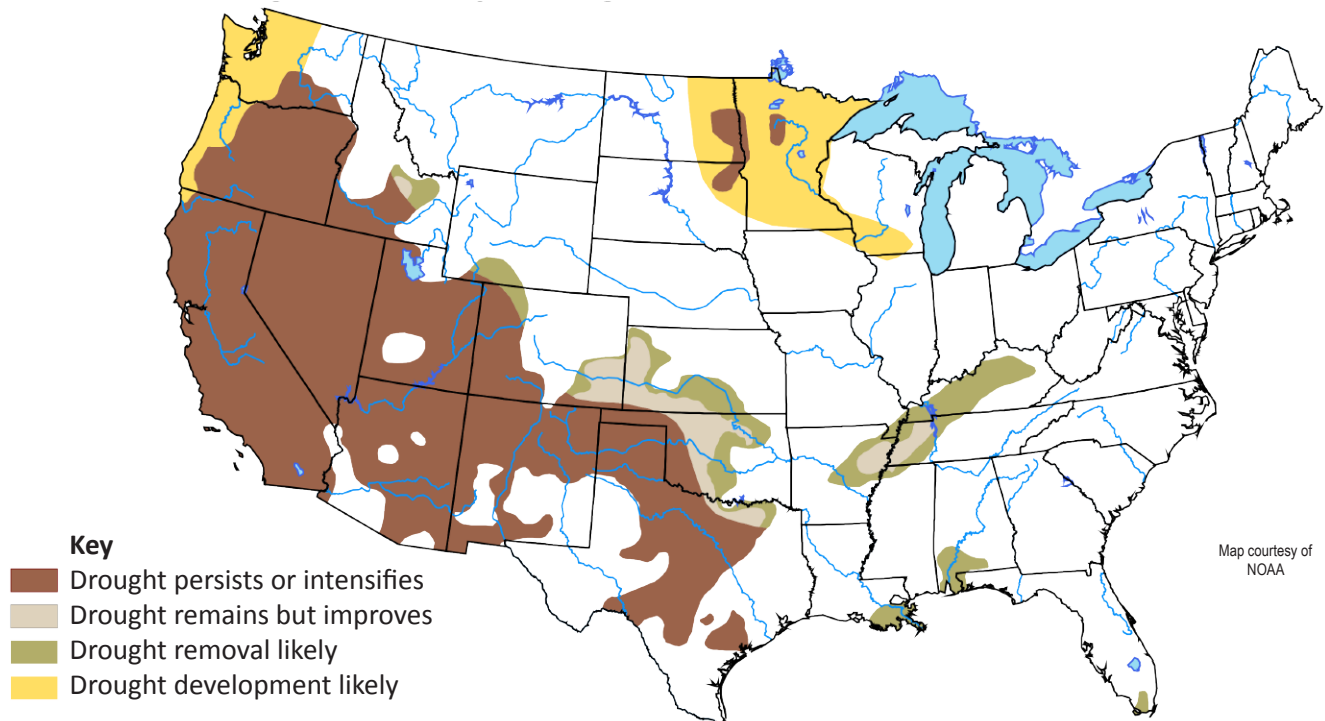

DROUGHT CONDITIONS

Another week of sunny weather for most of the state has led to an uptick of four percentage points in drought conditions with drought developing across Central and West Central Texas. The consolidation of drought conditions across Texas and the southwestern United States is an unfortunate development that we will continue to monitor.

Drought statistics

- 43% of state currently in moderate to exceptional drought
- 39% a week ago
- 44% three months ago
- 58% a year ago

U.S. SEASONAL DROUGHT OUTLOOK

The seasonal drought outlook map shows continuing drought conditions through May with the hope of some improvement north of Dallas and Fort Worth.