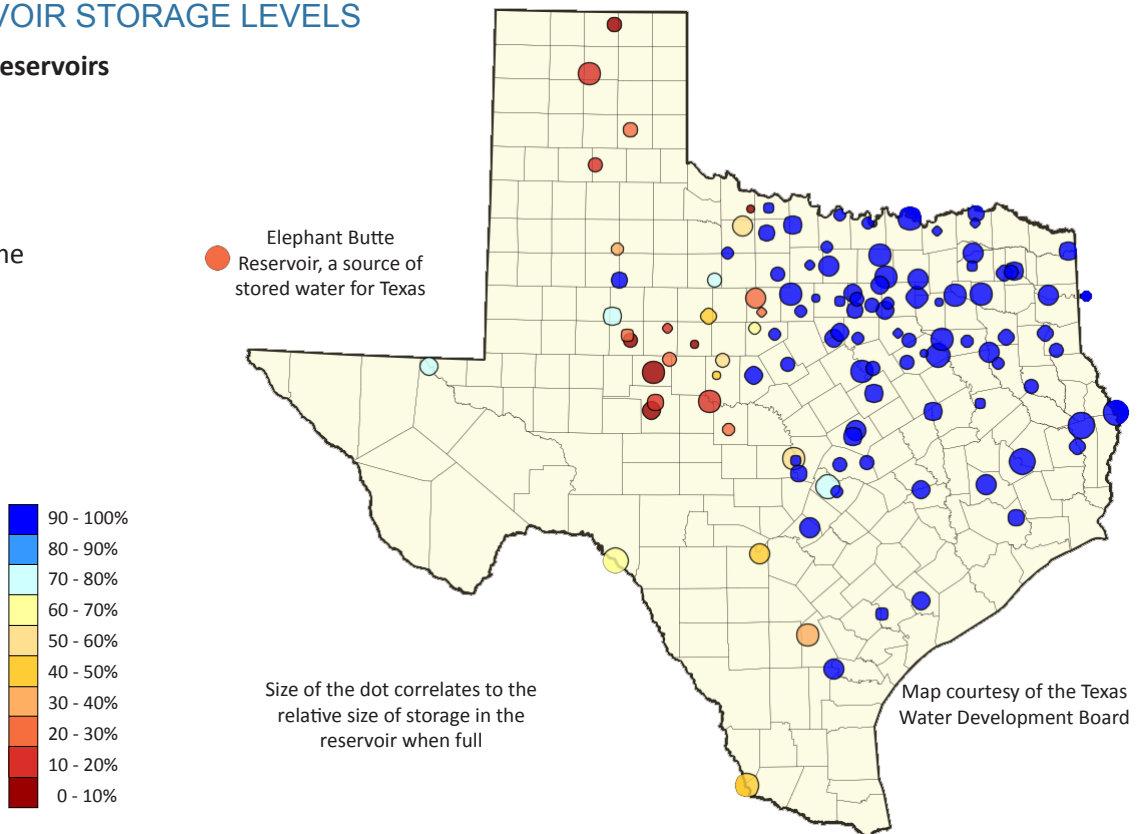

## DROUGHT CONDITIONS

More improvement last week, with only about 5 percent of the state presently in drought, and that is at the lowest category. Although reservoirs levels are up in many parts of the state, they are still below normal for much of the western half of the state.

### Drought statistics

- 5% of state currently in moderate to exceptional drought
- 15% a week ago
- 43% three months ago
- 71% a year ago

## STATEWIDE RESERVOIR STORAGE LEVELS

### Monitored water supply reservoirs

- Currently 83% full
- 82% a week ago
- 66% three months ago
- 67% a year ago
- Normally 84% at this time

Get more drought information on TWDB's website and social media accounts!