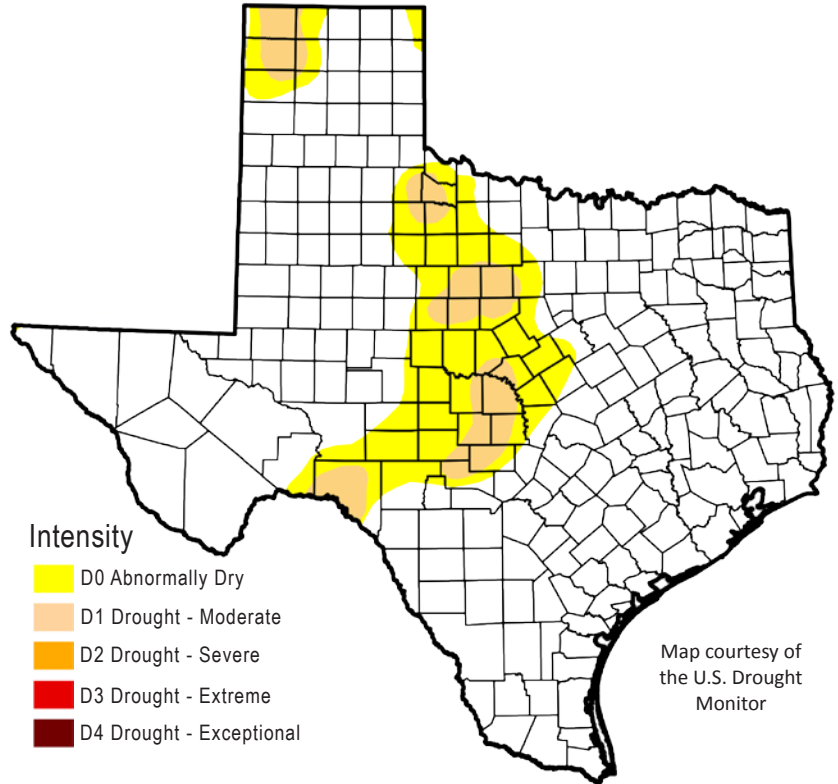

DROUGHT CONDITIONS

More improvement last week, with only about 5 percent of the state presently in drought, and that is at the lowest category. Although reservoirs levels are up in many parts of the state, they are still below normal for much of the western half of the state.

Drought statistics

- 5% of state currently in moderate to exceptional drought
- 15% a week ago
- 43% three months ago
- 71% a year ago