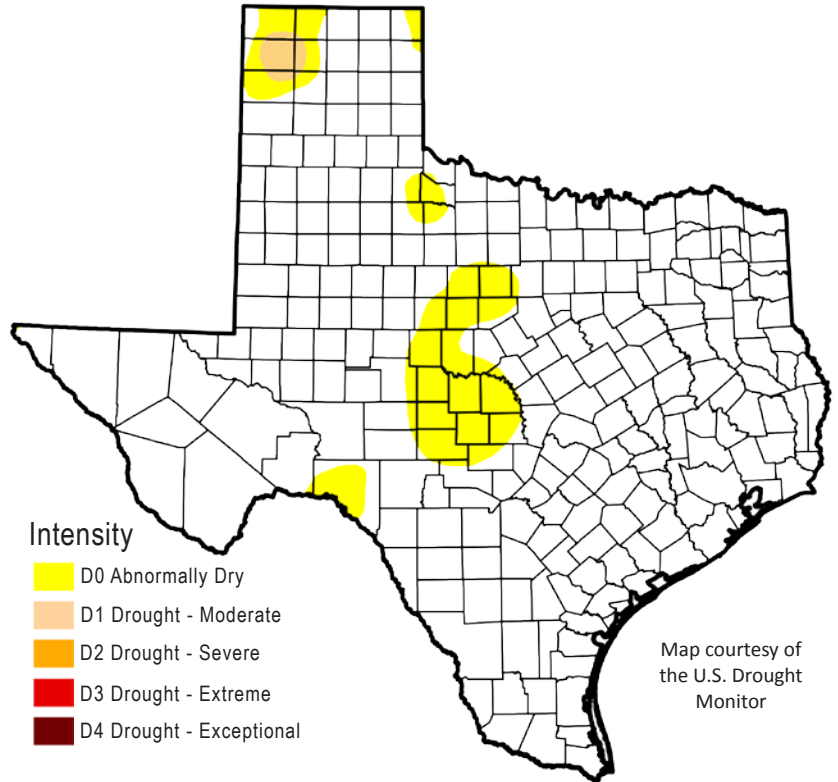

DROUGHT CONDITIONS

According to the latest U.S. Drought Monitor, less than one percent of Texas is now in drought with a tiny lingering patch of drought in the Texas Panhandle. Although statewide reservoir storage levels are nearly normal, reservoirs in West and South Texas continue to be below normal for this time of year.

Drought statistics

- 1% of state currently in moderate to exceptional drought
- 5% a week ago
- 43% three months ago
- 68% a year ago

U.S. MONTHLY DROUGHT OUTLOOK

The U.S. Monthly Drought Outlook suggests the removal of drought conditions in Texas by the end of June.