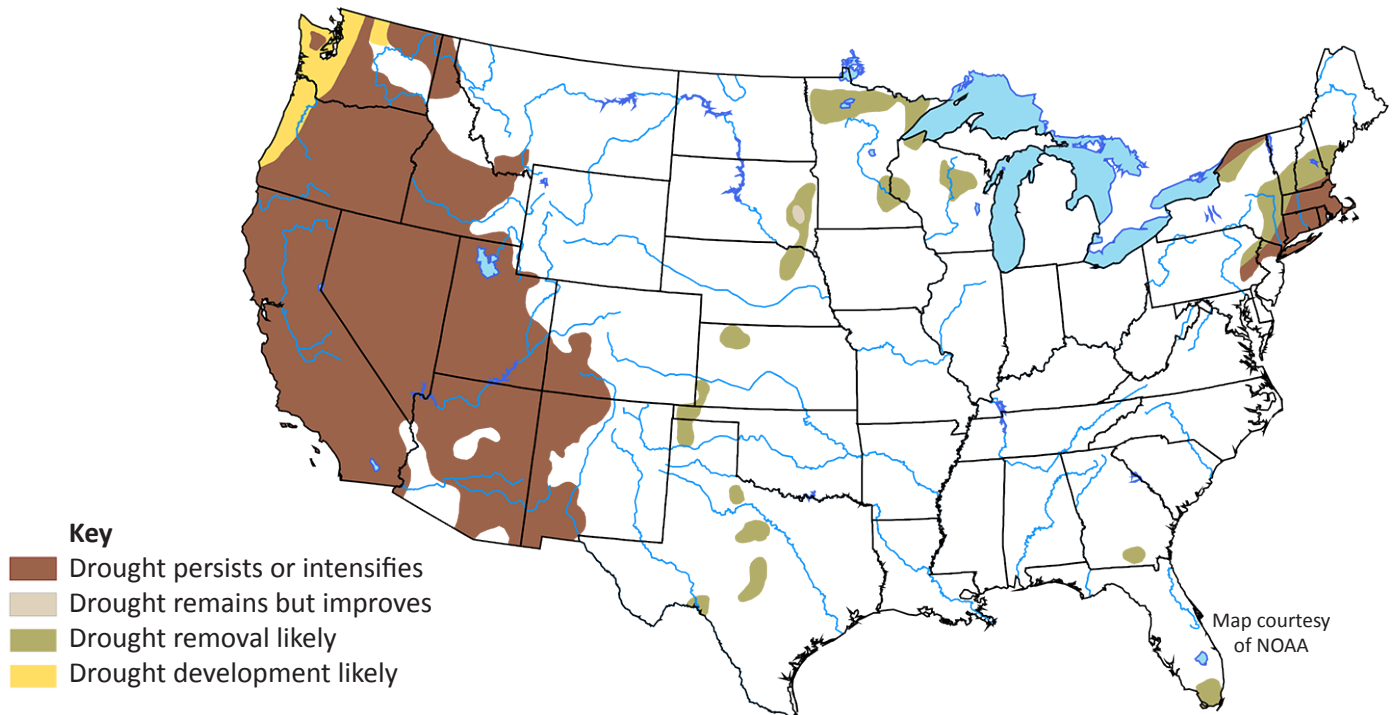

DROUGHT CONDITIONS

According to the latest U.S. Drought Monitor, less than one percent of Texas is now in drought with a tiny lingering patch of drought in the Texas Panhandle. Although statewide reservoir storage levels are nearly normal, reservoirs in West and South Texas continue to be below normal for this time of year.

Drought statistics

- 1% of state currently in moderate to exceptional drought
- 5% a week ago
- 43% three months ago
- 68% a year ago

U.S. MONTHLY DROUGHT OUTLOOK

The U.S. Monthly Drought Outlook suggests the removal of drought conditions in Texas by the end of June.