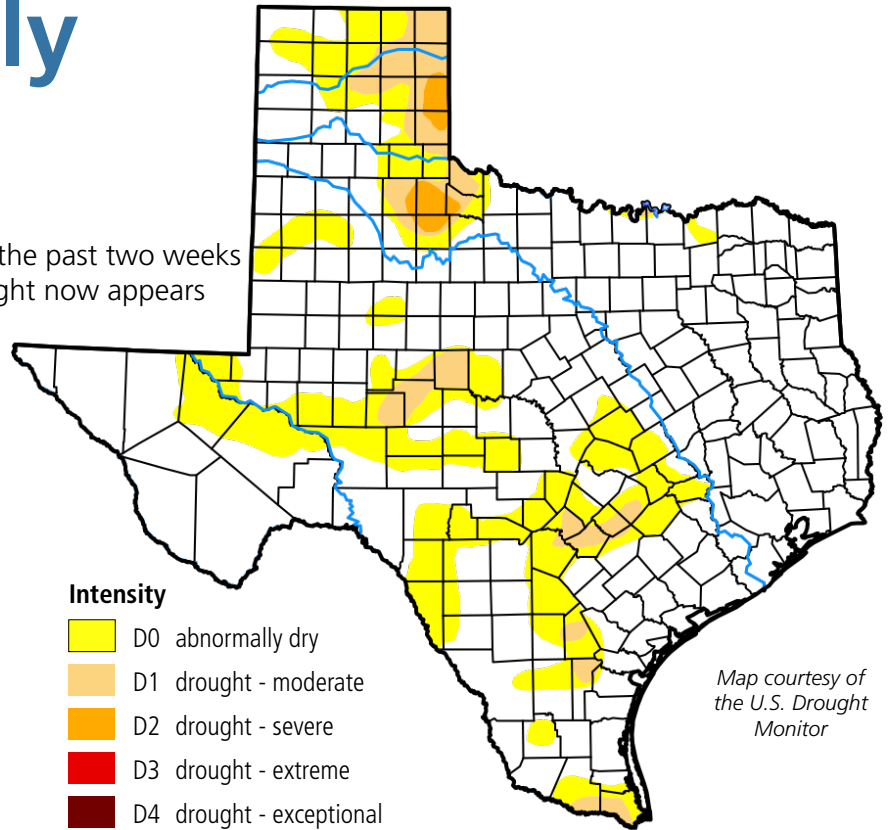

Water Weekly

For the week of 07/10/17

Water conditions

Drought conditions have crept upward over the past two weeks to about 6 percent of the state. Severe drought now appears in two places in the Texas Panhandle: the Wheeler area and the Paducah area. Small blotches of moderate drought tarnish west, central, and south Texas.

Drought conditions

- ◆ 6% now
- ◆ 6% a week ago
- ◆ 3% three months ago
- ◆ 0% a year ago

Written by Dr. Robert Mace — Dr. Robert Mace is the TWDB Deputy Executive Administrator for Water Science and Conservation. Robert has a B.S. in Geophysics, an M.S. in Hydrology, and a Ph.D. in Hydrogeology. He has been at TWDB since 1999.