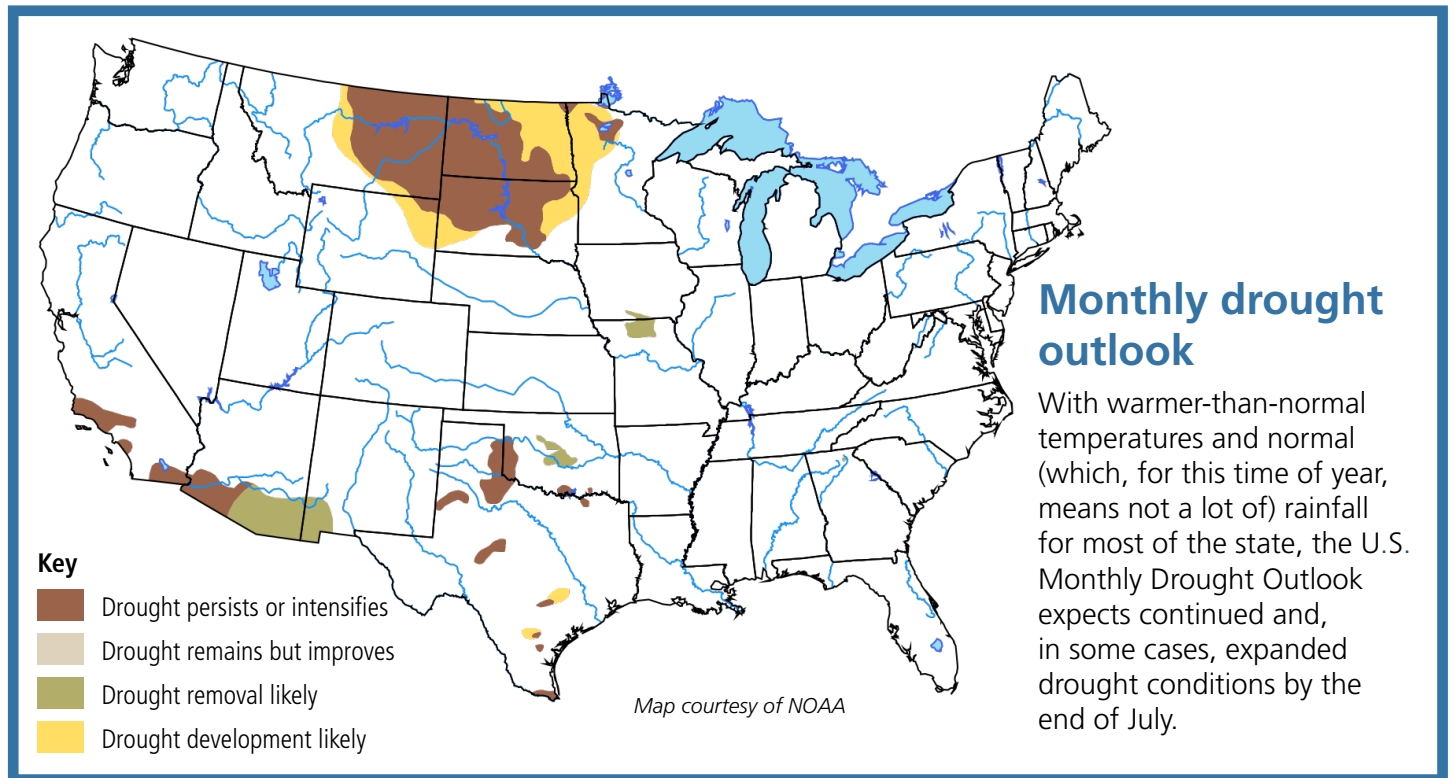

Water Weekly

For the week of 07/10/17

Water conditions

Drought conditions have crept upward over the past two weeks to about 6 percent of the state. Severe drought now appears in two places in the Texas Panhandle: the Wheeler area and the Paducah area. Small blotches of moderate drought tarnish west, central, and south Texas.

Drought conditions

- 6% now
- 6% a week ago
- 3% three months ago
- 0% a year ago

Written by Dr. Robert Mace — Dr. Robert Mace is the TWDB Deputy Executive Administrator for Water Science and Conservation. Robert has a B.S. in Geophysics, an M.S. in Hydrology, and a Ph.D. in Hydrogeology. He has been at TWDB since 1999.

Tulsi Oberbeck, Governmental Relations | tulsi.oberbeck@twdb.texas.gov | 512-463-4864
Kimberly Leggett, Media Relations | kimberly.leggett@twdb.texas.gov | 512-463-5129