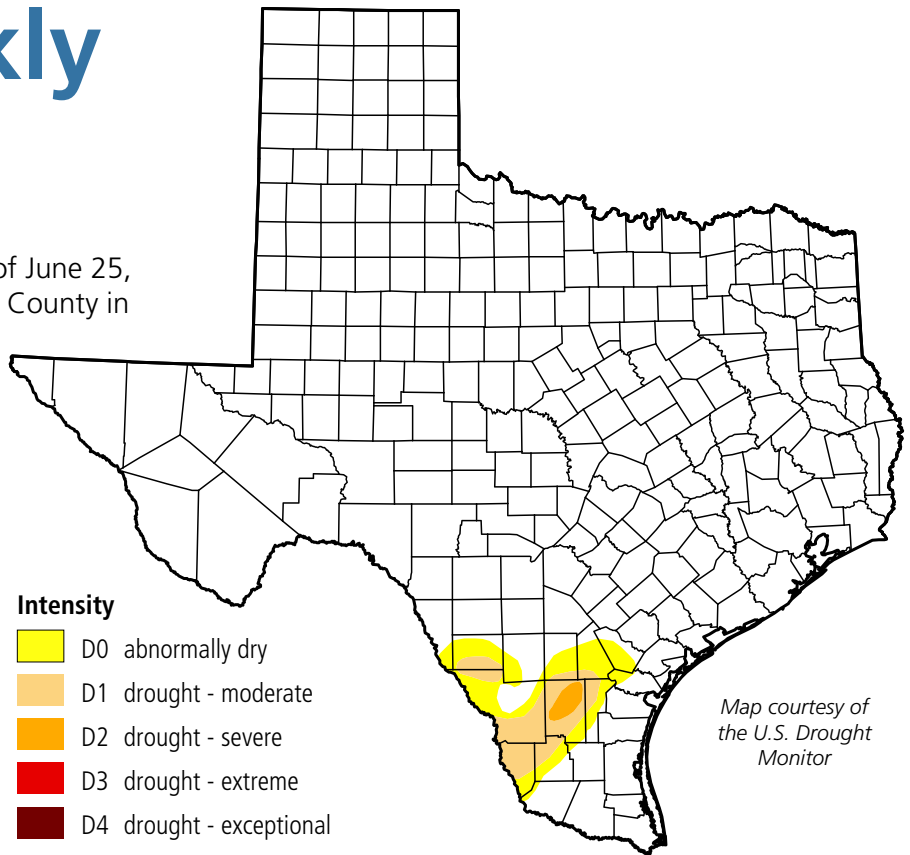

Water Weekly

For the week of 07/01/19

Water conditions

The latest drought map, for conditions as of June 25, shows a pocket of severe drought in Duval County in South Texas. This is the first time since early April 2019 that severe drought has been present in the state.

Drought conditions

- ◆ 2% now
- ◆ 2% a week ago
- ◆ 11% three months ago
- ◆ 48% a year ago

Written by Dr. Mark Wentzel — Dr. Mark Wentzel is a hydrologist in the TWDB's Office of Water Science and Conservation.