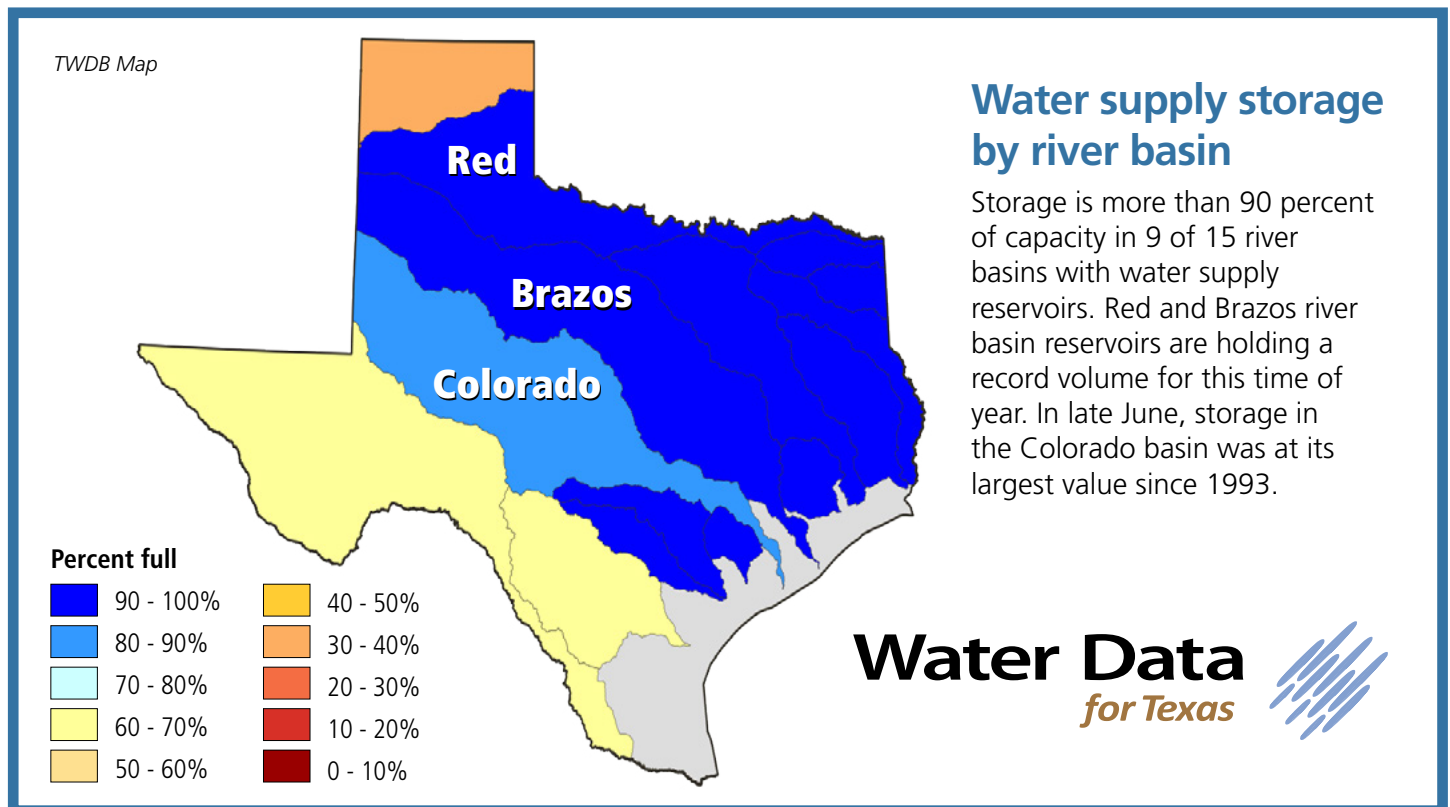

Water Weekly

For the week of 07/01/19

Water conditions

The latest drought map, for conditions as of June 25, shows a pocket of severe drought in Duval County in South Texas. This is the first time since early April 2019 that severe drought has been present in the state.

Drought conditions

- 2% now
- 2% a week ago
- 11% three months ago
- 48% a year ago

Written by Dr. Mark Wentzel — Dr. Mark Wentzel is a hydrologist in the TWDB's Office of Water Science and Conservation.

Bryan McMath, Governmental Relations | bryan.mcmath@twdb.texas.gov | 512-463-7850
Merry Klonower, Media Relations | merry.klonower@twdb.texas.gov | 512-463-8165