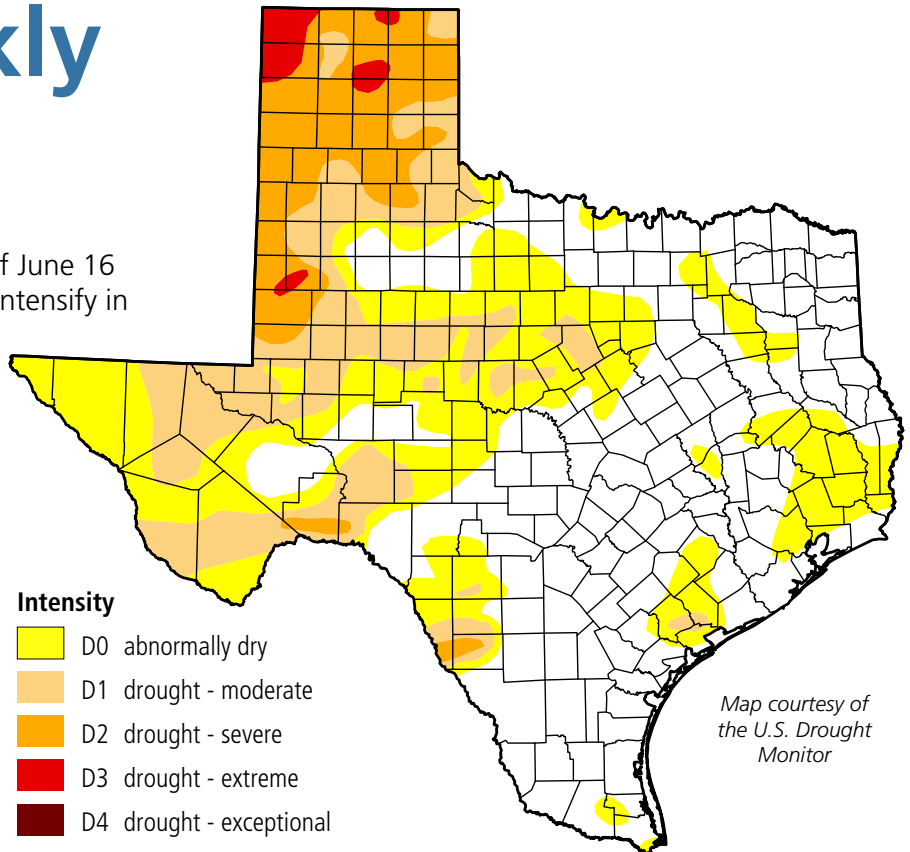

Water Weekly

For the week of 06/22/20

Water conditions

The latest drought map for conditions as of June 16 shows drought continuing to expand and intensify in the Panhandle. Severe or worse drought jumped from impacting 6 percent of the state last week to 11 percent this week.

Drought conditions

- ◆ 27% now
- ◆ 23% a week ago
- ◆ 22% three months ago
- ◆ 2% a year ago

Written by **Dr. Mark Wentzel** — Dr. Mark Wentzel is a hydrologist in the TWDB's Office of Water Science and Conservation.