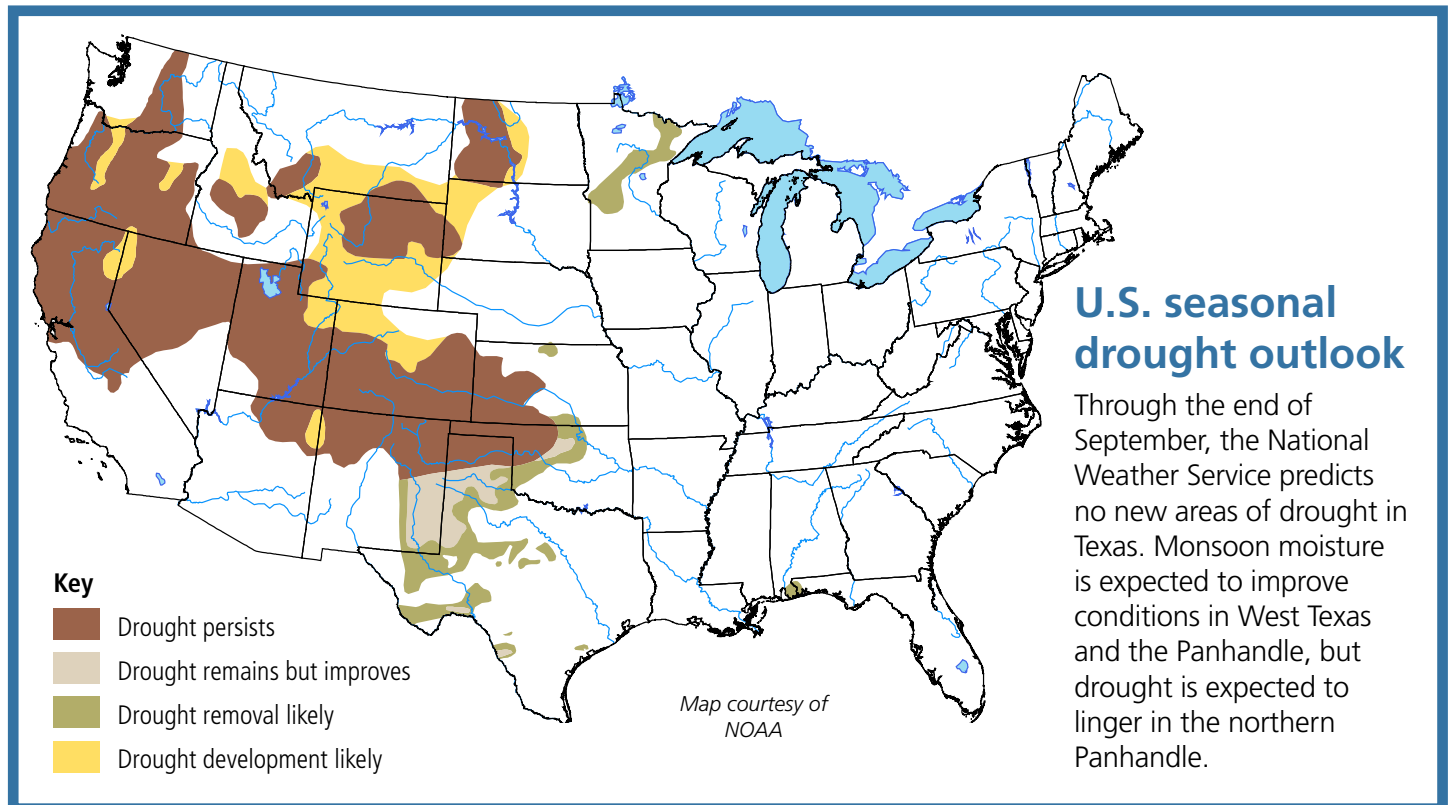

Water Weekly

For the week of 06/22/20

Water conditions

The latest drought map for conditions as of June 16 shows drought continuing to expand and intensify in the Panhandle. Severe or worse drought jumped from impacting 6 percent of the state last week to 11 percent this week.

Drought conditions

- ◆ 27% now
- ◆ 23% a week ago
- ◆ 22% three months ago
- ◆ 2% a year ago

Written by **Dr. Mark Wentzel** — Dr. Mark Wentzel is a hydrologist in the TWDB's Office of Water Science and Conservation.