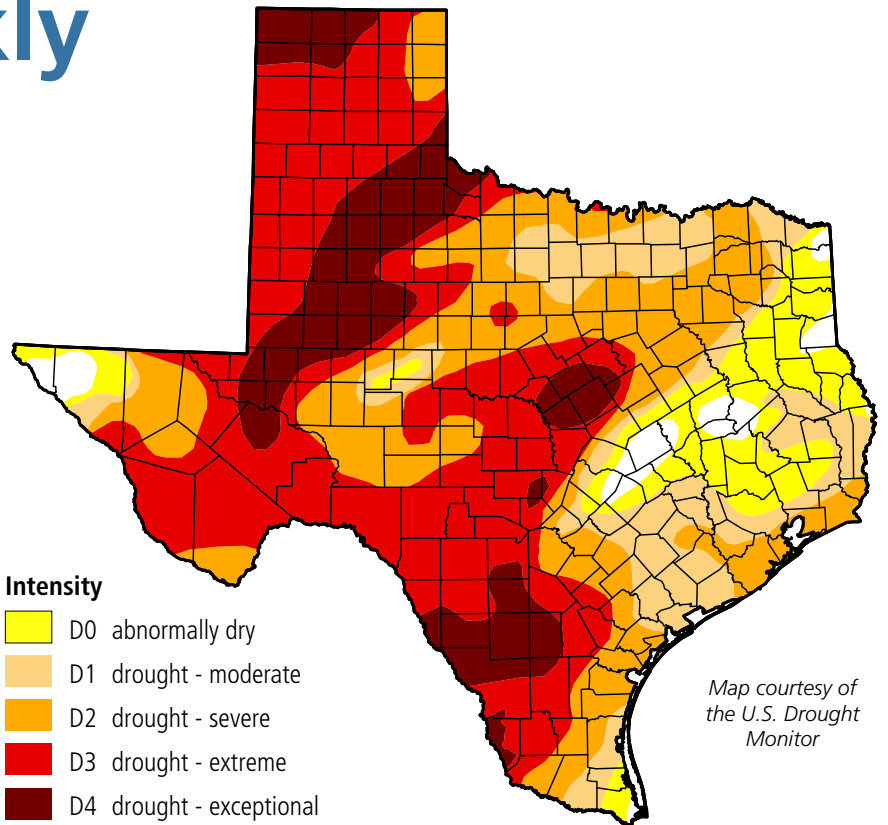

Water Weekly

For the week of 04/18/22

Water conditions

The latest drought map for conditions as of April 12 shows exceptional drought, the most severe category, impacting 14 percent of the state. That's the largest extent of exceptional drought in the state since May 2014. Extreme or worse drought is now impacting almost half the state.

Drought conditions

- ◆ 88% now
- ◆ 85% a week ago
- ◆ 82% three months ago
- ◆ 75% a year ago

Written by Dr. Mark Wentzel — Dr. Mark Wentzel is a hydrologist in the TWDB's Office of Water Science and Conservation.