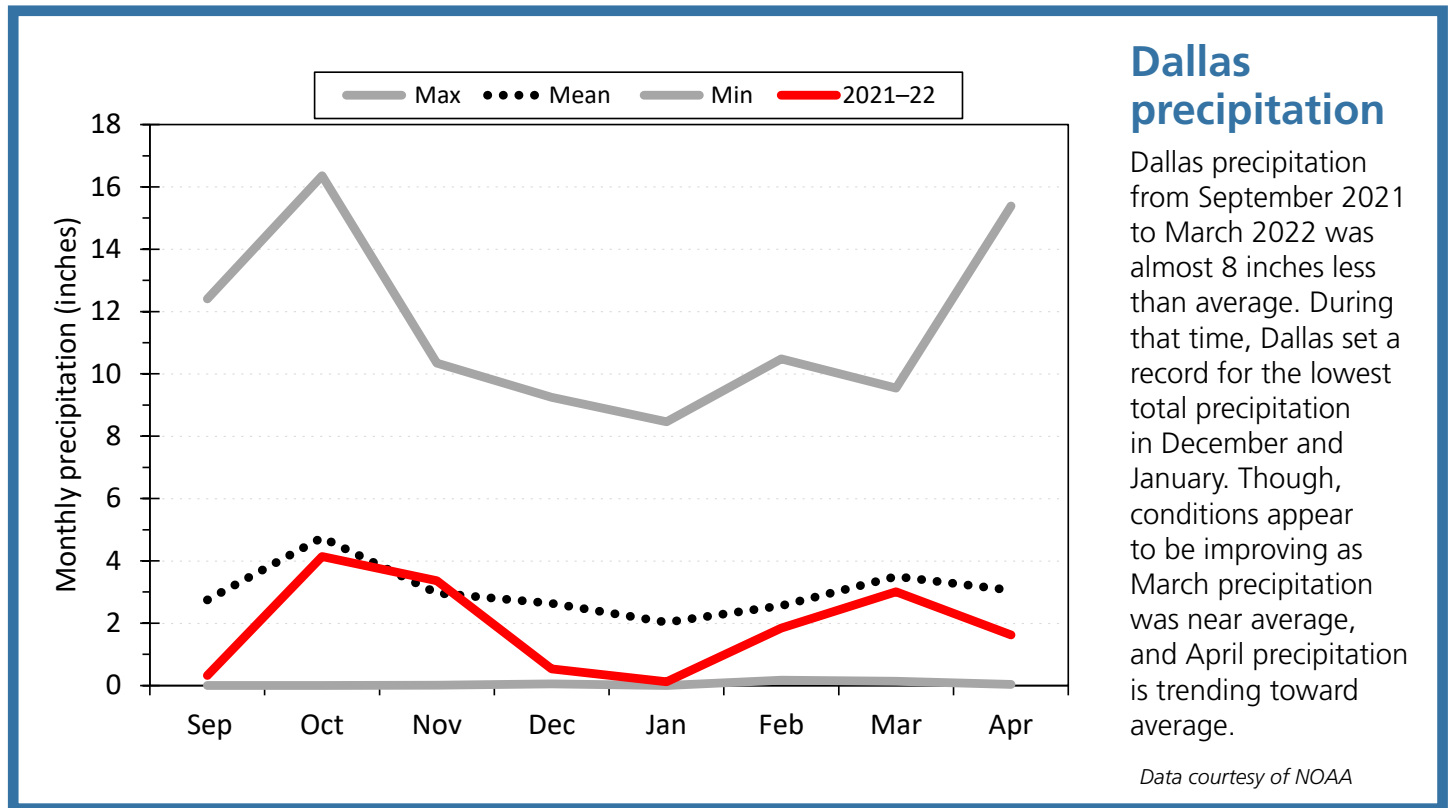

Water Weekly

For the week of 04/18/22

Water conditions

The latest drought map for conditions as of April 12 shows exceptional drought, the most severe category, impacting 14 percent of the state. That's the largest extent of exceptional drought in the state since May 2014. Extreme or worse drought is now impacting almost half the state.

Drought conditions

- ◆ 88% now
- ◆ 85% a week ago
- ◆ 82% three months ago
- ◆ 75% a year ago

Written by Dr. Mark Wentzel — Dr. Mark Wentzel is a hydrologist in the TWDB's Office of Water Science and Conservation.