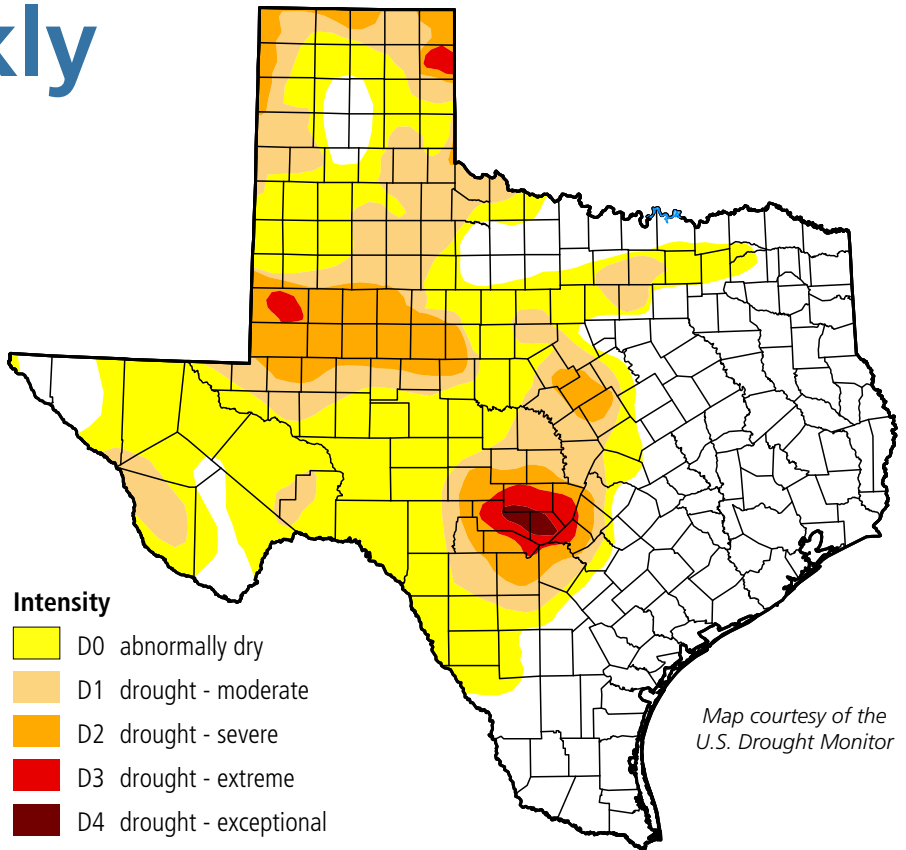

Water Weekly

For the week of 06/12/23

Water conditions

The area of the state impacted by drought has decreased consecutively for 10 weeks. The latest drought map, for conditions as of June 6, shows that drought now impacts the least area of the state since October 2021. But severe or worse drought continues to grip 10 percent of the state.

Drought conditions

- ◆ 28% now
- ◆ 34% a week ago
- ◆ 64% three months ago
- ◆ 79% a year ago

Written by Dr. Mark Wentzel — Dr. Mark Wentzel is a hydrologist in the TWDB's Office of Water Science and Conservation.