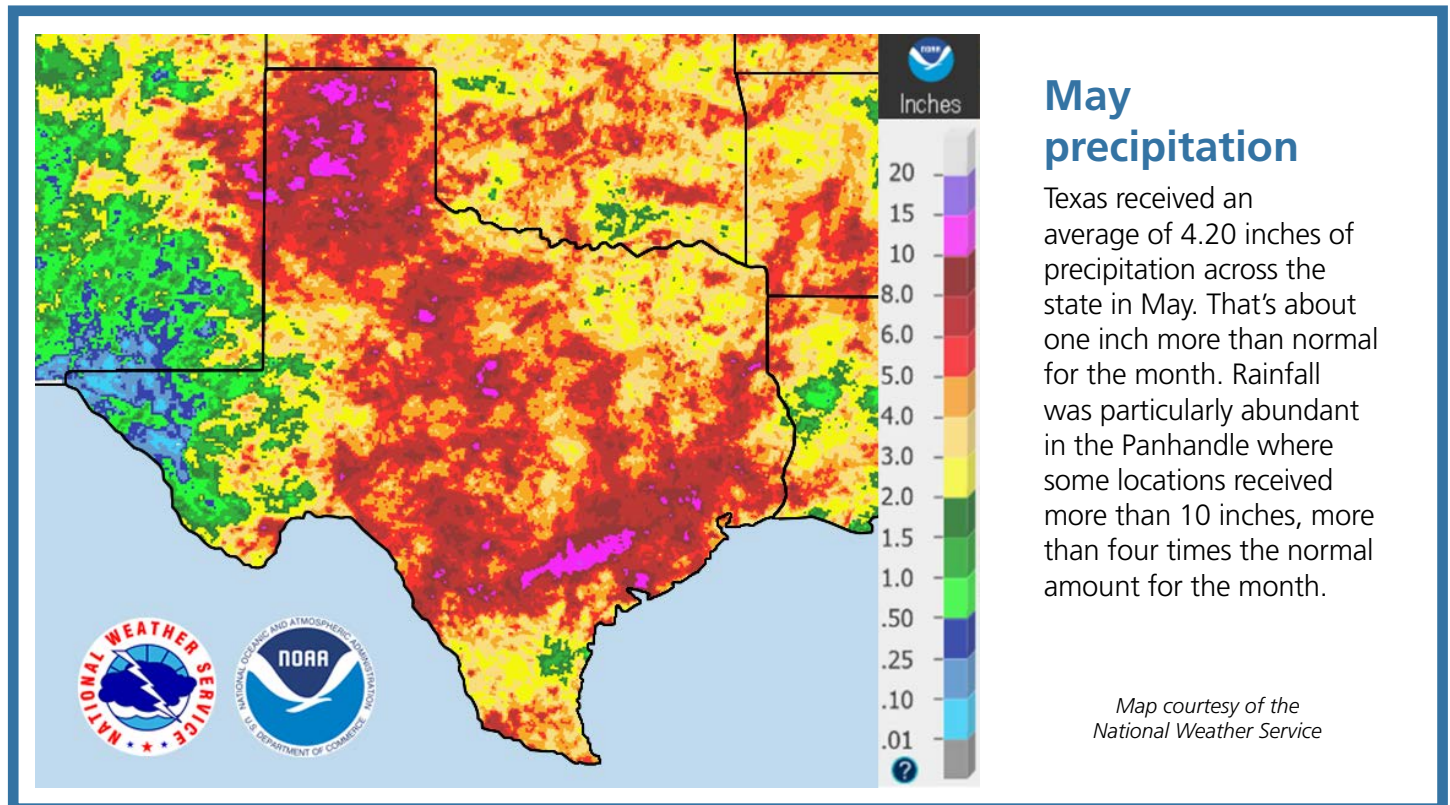

Water Weekly

For the week of 06/12/23

Water conditions

The area of the state impacted by drought has decreased consecutively for 10 weeks. The latest drought map, for conditions as of June 6, shows that drought now impacts the least area of the state since October 2021. But severe or worse drought continues to grip 10 percent of the state.

Drought conditions

- ◆ 28% now
- ◆ 34% a week ago
- ◆ 64% three months ago
- ◆ 79% a year ago

Written by Dr. Mark Wentzel — Dr. Mark Wentzel is a hydrologist in the TWDB's Office of Water Science and Conservation.